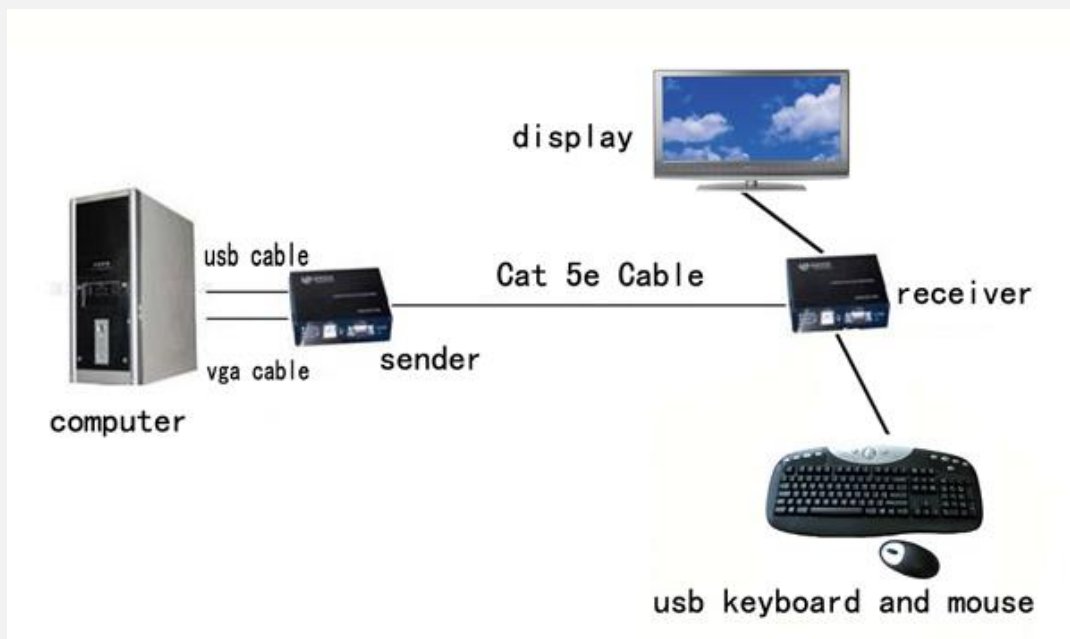

AUKVM-300HDU
300m VGA KVM Extender

Advance Connex AUKVM-300HDU USB KVM Extender features with high quality of image, remote keyboard and mouse action without time delay. It widely apply in the computer, monitoring, security, multimedia teaching systems and so on. It could extend keyboard, mouse and video ports on computer up to 300m.

Features and Benefits:

- Aluminium casing
- Features with KVM port on the Sender
- Single cable (CAT5,CAT5E,CAT6)
- Supports (USB port) keyboard and (VGA) port monitor
- Remote keyboard and mouse display is in real-time
- Features with anti-jamming
- Support cascade increasing the distance

Specifications:

Size:	110mm x 110mm x 30mm
Weight:	0.55KG
input connector:	HD15PIN (VGA)
output connector:	HD15PIN (VGA)
local output:	HD15PIN (VGA)
bandwidth:	300MHz(-3 dB)
	0-10MHz +0.1dB
	0-130MHz +6dB to -0.8 dB
input level range:	0.5-2.0Vp-p
input level error:	less than 3mV
input impedance:	75Ω
output impedance:	75Ω
echo ullage:	-30dB@5MHz
Max DC compensation:	±5mV-0
SNR:	60dB
Connector standard:	HDB15, Mini-DIN6, RJ45
Video standard:	VGA, SVGA, XGA, SXGA, UXGA, LCD
Cable standard:	CAT5, CAT5E, CAT6 UTP
Power adapter:	DC12V/1A
operational temperature:	-25°C~+70°C
deposited temperature:	-40°C~+80°C
relative humidity:	0~95% (non-condensing)
MTBF:	>30000 hours