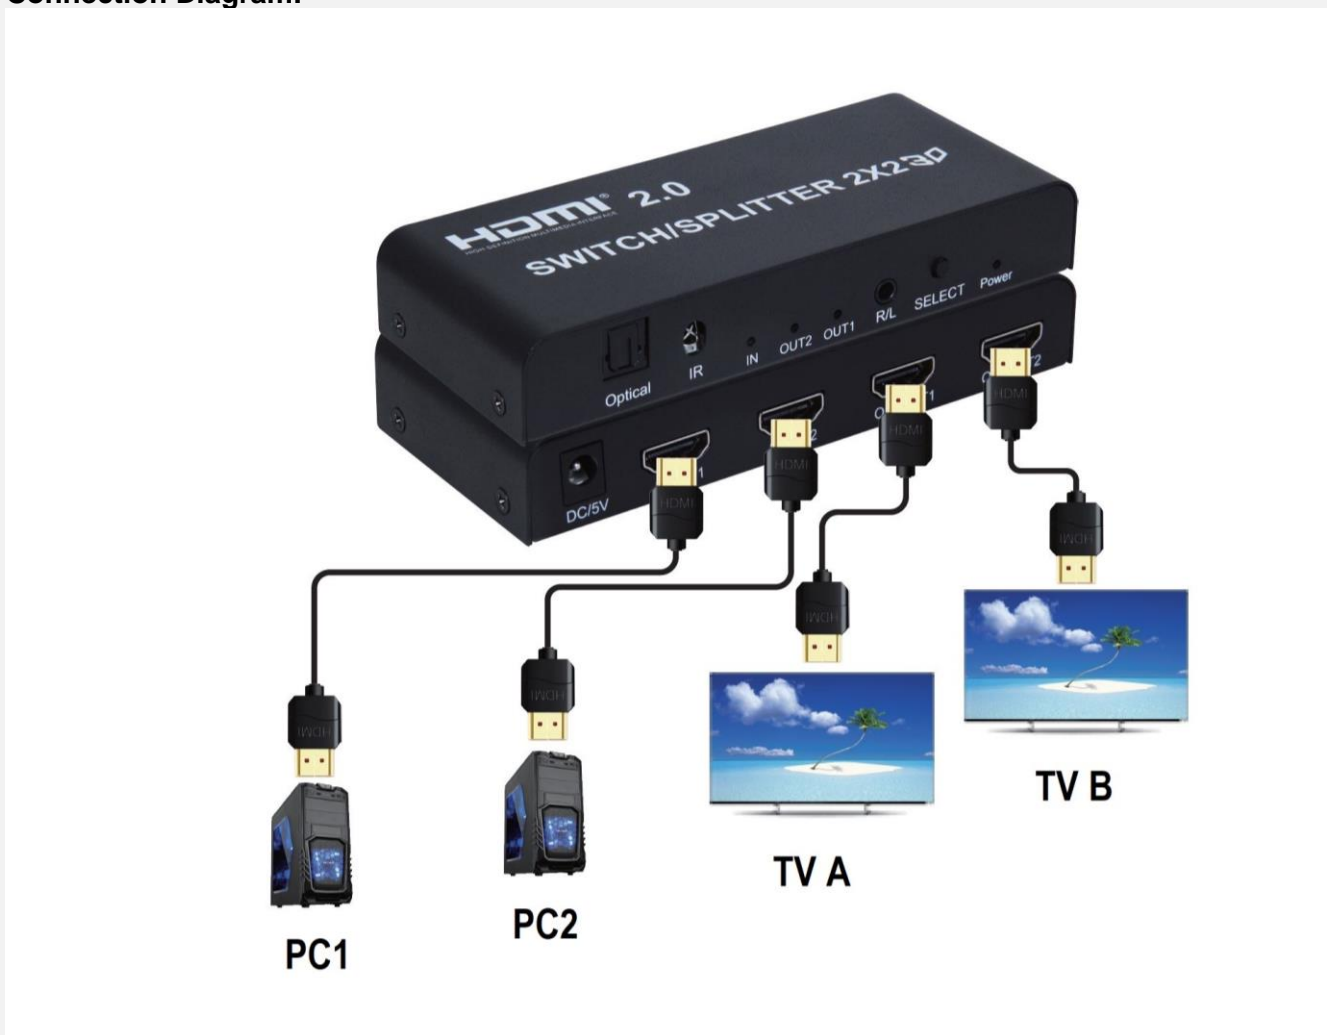

AC-HDSS2-2 V2.0
2 x 2 HDMI Switch Splitter

Advance Connex 2x2 HDMI2.0 switch splitter supported 2 video sources to 2 display terminals, capable to split and switch any 2 video source to 2 displays in mirror mode. Resolution from 720p, 1080i, 1080p, 2160p@30Hz, 2160p@60Hz, audio de-embedded 3.5 mm audio and SPDIF audio output.

Features:

- Downscaling (output 4K and 1080p at the same time)
- Input: 2 x HDMI ports
- Output: 2 x HDMI ports
- UHD 4K/60Hz RGB/YUV 4:4:4
- HDMI cable transmission distance, 4K/60Hz up to 10 meters, 1080p up to 15 meters
- Audio de-embedded 3.5mm & SPDIF
- Switching via push button or remote control

Interface:

Specification:

HDMI version.....HDMI 2.0a
HDMI resolution..... up to 3840*2160/60Hz
Support video color format.....8/10/12 bit deep color
Support audio format... ..DTS-HD/Dolby-trueHD/DTS/Dolby-AC3/DSD
Max bandwidth.....600MHz
Max baud rate... ..6Gbps
Input AWG26 HDMI cable distance(1080p resolution ≤10m), (4K resolution≤10m)
Output AWG26 HDMI cable distance(1080p resolution ≤15m), (4K resolution≤10m)
Max working current.....500ma
Power.....DC 5v/1a
Operating Temperature range..... (-15°C to +55°C)
Dimension (LxWxH).128x53x20 (mm)
Weight..... 140g

Connection Diagram:

Package Content:

HDMI Switch Splitter	1 unit
IR Remote Control	1 unit
5V-1A Power adapter	1 unit
User Manual	1 unit