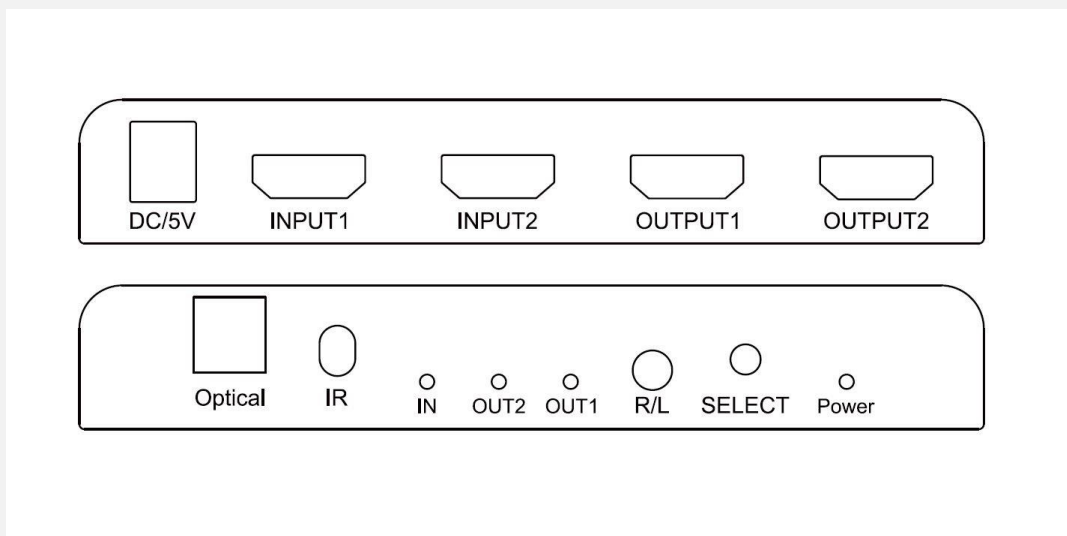

AC-HDSS2-2 V2.0
2 x 2 HDMI Switch Splitter

Advance Connex 2x2 HDMI2.0 switch splitter supported 2 video sources to 2 display terminals, capable to split and switch any 2 video source to 2 displays in mirror mode. Resolution from 720p, 1080i, 1080p, 2160p@30Hz, 2160p@60Hz, audio de-embedded 3.5 mm audio and SPDIF audio output.

Features:

- Downscaling (output 4K and 1080p at the same time)
- Input: 2 x HDMI ports
- Output: 2 x HDMI ports
- UHD 4K/60Hz RGB/YUV 4:4:4
- HDMI cable transmission distance, 4K/60Hz up to 10 meters, 1080p up to 15 meters
- Audio de-embedded 3.5mm & SPDIF
- Switching via push button or remote control

Interface:

Specification:

HDMI version.....HDMI 2.0a
HDMI resolution..... up to 3840*2160/60Hz
Support video color format.....8/10/12 bit deep color
Support audio format... ..DTS-HD/Dolby-trueHD/DTS/Dolby-AC3/DSD
Max bandwidth.....600MHz
Max baud rate... ..6Gbps
Input AWG26 HDMI cable distance(1080p resolution ≤10m), (4K resolution≤10m)
Output AWG26 HDMI cable distance(1080p resolution ≤15m), (4K resolution≤10m)
Max working current.....500ma
Power.....DC 5v/1a
Operating Temperature range..... (-15°C to +55°C)
Dimension (LxWxH).128x53x20 (mm)
Weight..... 140g

Connection Diagram:

Package Content:

HDMI Switch Splitter	1 unit
IR Remote Control	1 unit
5V-1A Power adapter	1 unit
User Manual	1 unit