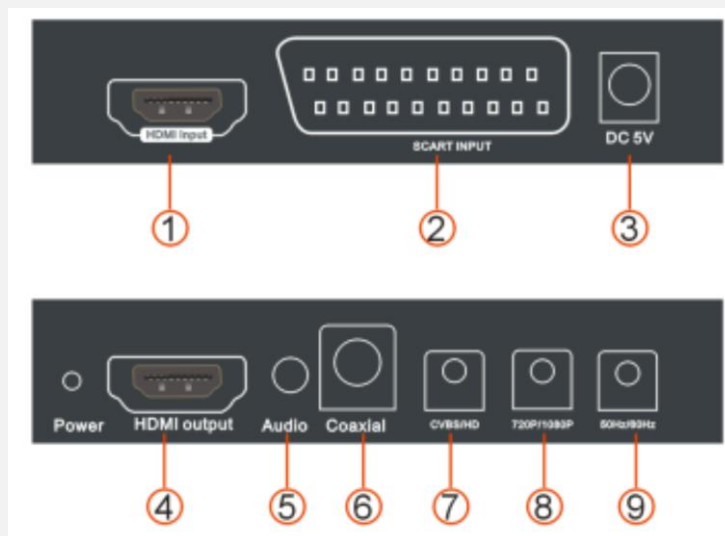

**AC-701**  
Scart HDMI to HDMI Audio

AdvanceConnex SCART HDMI to HDMI audio converter enable the Scart + HDMI input as video source and output to HDMI video with audio separately.

**Specification:**

- SCART input format: PAL/NTSC\_M/NTSC4.43/SECAM/PLA-M/PAL-N
- HDMI input format: 480I/576I/480P/576P/720P/1080P
- Video Output support high resolution 720p and 1080p
- Support type of audio output: Digital coaxial audio, analogue stereo audio & 3.5mm audio

**Physical interface schematic diagram:**

1	HDMI input	HDMI input interface
2	SCART IN	SCART signal input interface & L/R Audio
3	DC/5V	DC power input interface
4	HDMI OUTPUT	HDMI output interface
5	AUDIO	Analog audio output interface
6	COAXIAL	Coaxial digital audio output interface
7	SCART (CVBS)/HDMI	SCART or HDMI input switching button
8	720p/1080p	720P or 1080P HDMI output switching button
9	50HZ/60HZ(PAL/NTCS)	50Hz or 60Hz HDMI output state button

**Connectivity Diagram:**