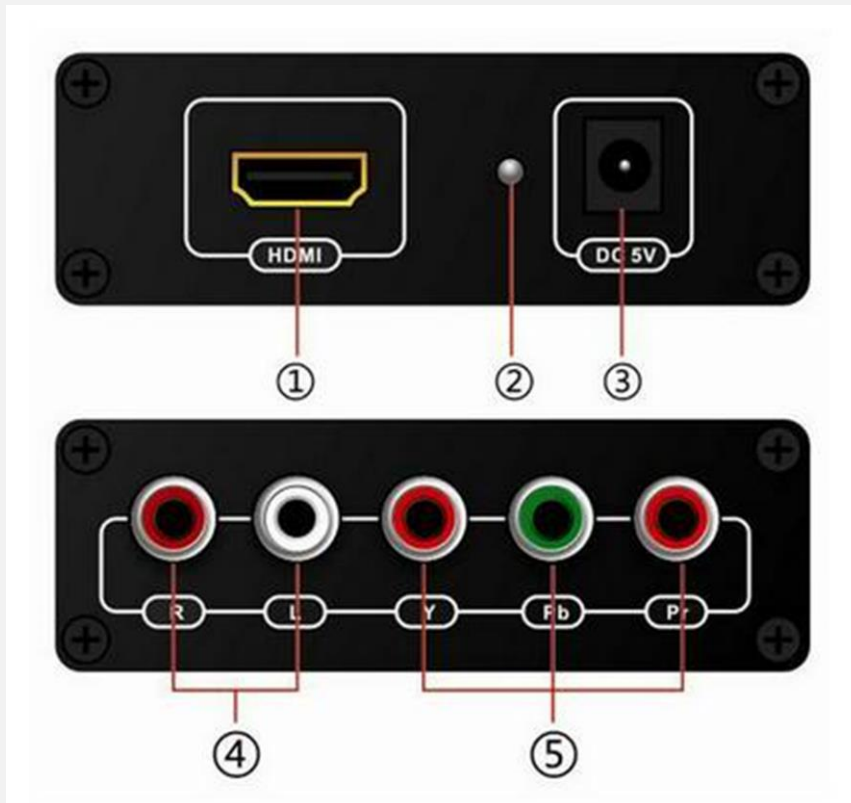

AC-204

HDMI to Component Converter

AdvanceConnex HDMI to Component Video (YPbPr) converter convert HDMI signal input into HD component video (YPbPr) and Audio R/L + Coaxial output. It enables to connect the devices (such as,DVD , PS3, STB, etc.) with HDMI output to HDTV, Monitor, etc.

Specification:

HDMI Signal	HDMI1.3
HDMI Resolution	480p (50/60 hz), 720p & 1080i (50/60 hz)
YPbPr Resolution	480p (50/60 hz), 720p & 1080i (50/60 hz)
Power Rating	DC 5V
Physical Size	118 * 84 * 28mm

(1) HDMI Input	(2) Power Signal LED
(3) 5V Power Supply	(4) Stereo Audio Output
(5) Component Video Output	

Connection Diagram: