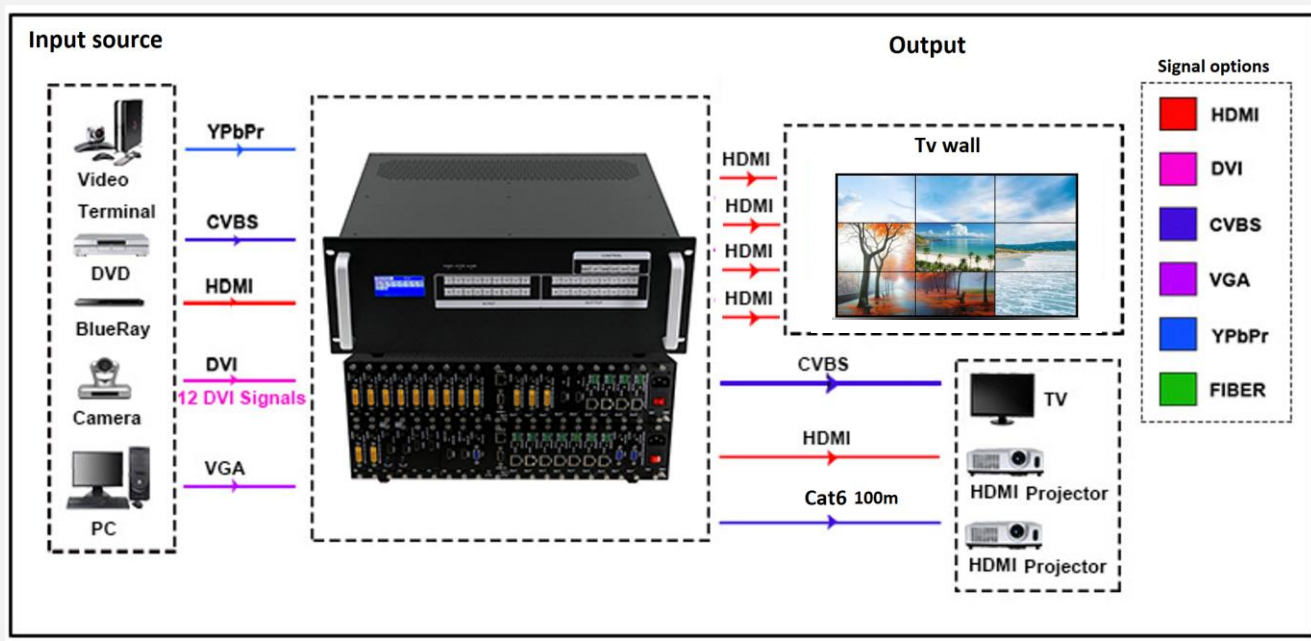

Rack mount chassis	
Model: AC-900	Rack mount 2U 9 in 9 out modular matrix switch
Model: AC-1800	Rack mount 4U 18 in 18 out modular matrix switch Dual power supply
Model: AC-1800 Plus	Rack mount 4U 18 in 18 out modular matrix switch Dual power supply, touch screen panel
Model: AC-3600	Rack mount 8U 36 in 36 out modular matrix switch Dual power supply
Model: AC-3600 Plus	Rack mount 8U 36 in 36 out modular matrix switch Dual power supply, touch screen panel

Connection Diagram: