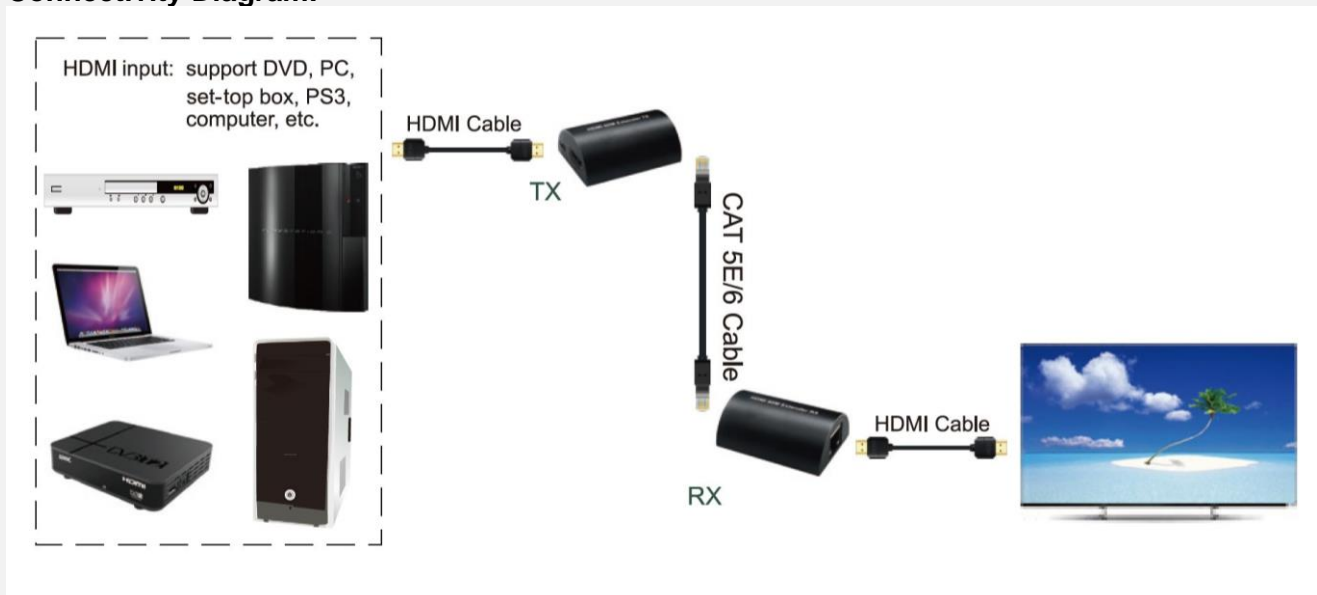

Specification:

Distance supported	Max 60m via Cat6 cable
Video resolution	HD1080p/1080i/720p/576p/576i/480p/480i
Max bandwidth	150Mhz
HDMI compliance	HDMI 1.4, HDCP 1.4
Max baud rate	5.5Ghz
Input video signal	0.5~1.5Volts p-p
Output DDC signal	5 Volts p-p (TTL)
HDMI cable distance	Max 15m AWG26 HDMI output cable
Operating Temperature	-15 to +45C
Operating Humidity	5 to 90%RH (No Condensation)
Housing material	Solid steel
Dimension	52 x 38 x 17 (mm)
Weight	60g (total weight per pair)
Power	DC 5V 1A

Connectivity Diagram:

Package Content:

Transmitter unit	1 unit
Receiver Unit	1 unit
5v power adapter	2 units
User Manual	1 unit