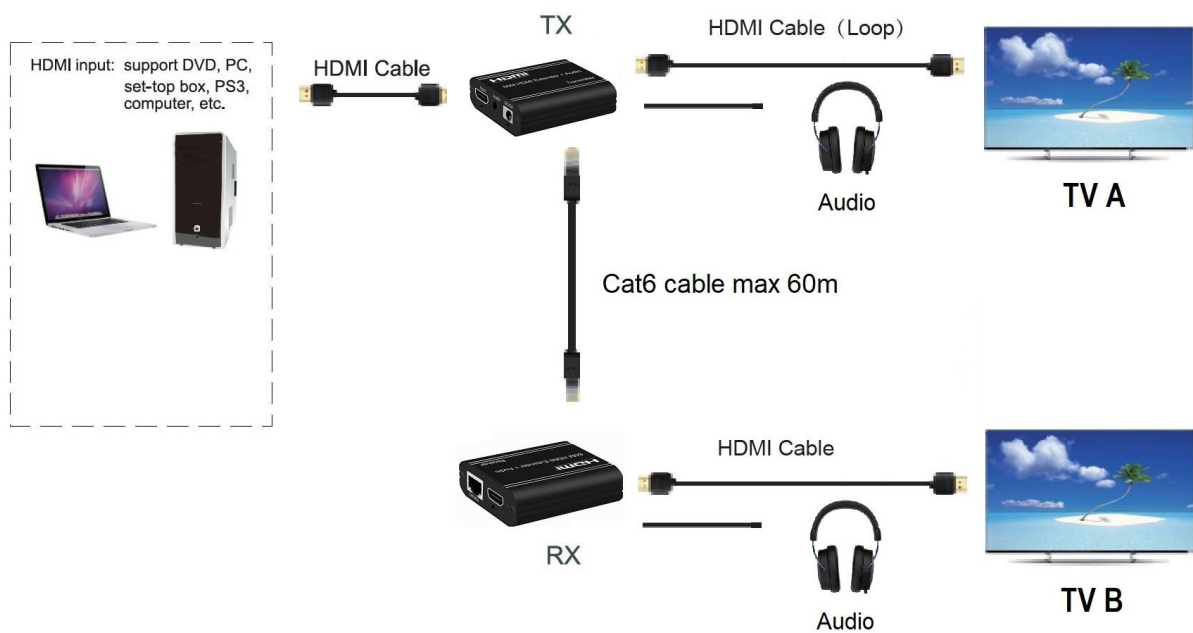

AC-HDES22
60 meters HDMI Audio Extender

Advance Connex AC-HDES22 HDMI audio extender offering an affordable and economic HDMI extender capable to support max 60m over cat5e/6 cable to HD1080p resolution display.

Features:

- Support HD video resolution from HD480i to max HD1080p@60fps
- Support HDMI local loop
- Support 3.5mm audio de-embedded
- Compliance with HDMI 1.4 and HDCP 1.4 standard
- High compatibility, auto-match source and display device
- Built-in automatic adjustment system to make the image smooth, clear and stable
- Simple to install, plug and play

Specification:

Distance supported	Max 60m via Cat5e/6 cable
Video resolution	HD1080p/1080i/720p/576p/576i/480p/480i
Max bandwidth	150Mhz
HDMI compliance	HDMI 1.4, HDCP 1.4
Max baud rate	5.5Ghz
Input video signal	0.5~1.5Volts p-p
Output DDC signal	5 Volts p-p (TTL)
Audio	3.5mm audio port (TX and RX)
HDMI cable distance	Max 15m AWG26 HDMI output cable
Operating Temperature	-15 to +45C
Operating Humidity	5 to 90%RH (No Condensation)
Housing material	Solid steel
Dimension	59 x 56 x 17.5 (mm)
Weight	100g (total weight per pair)
Power	DC 5V 1A

Connectivity Diagram:

Connection diagram:

Package Content:

Transmitter unit	1 unit
Receiver Unit	1 unit
5v power adapter	2 units
User Manual	1 unit