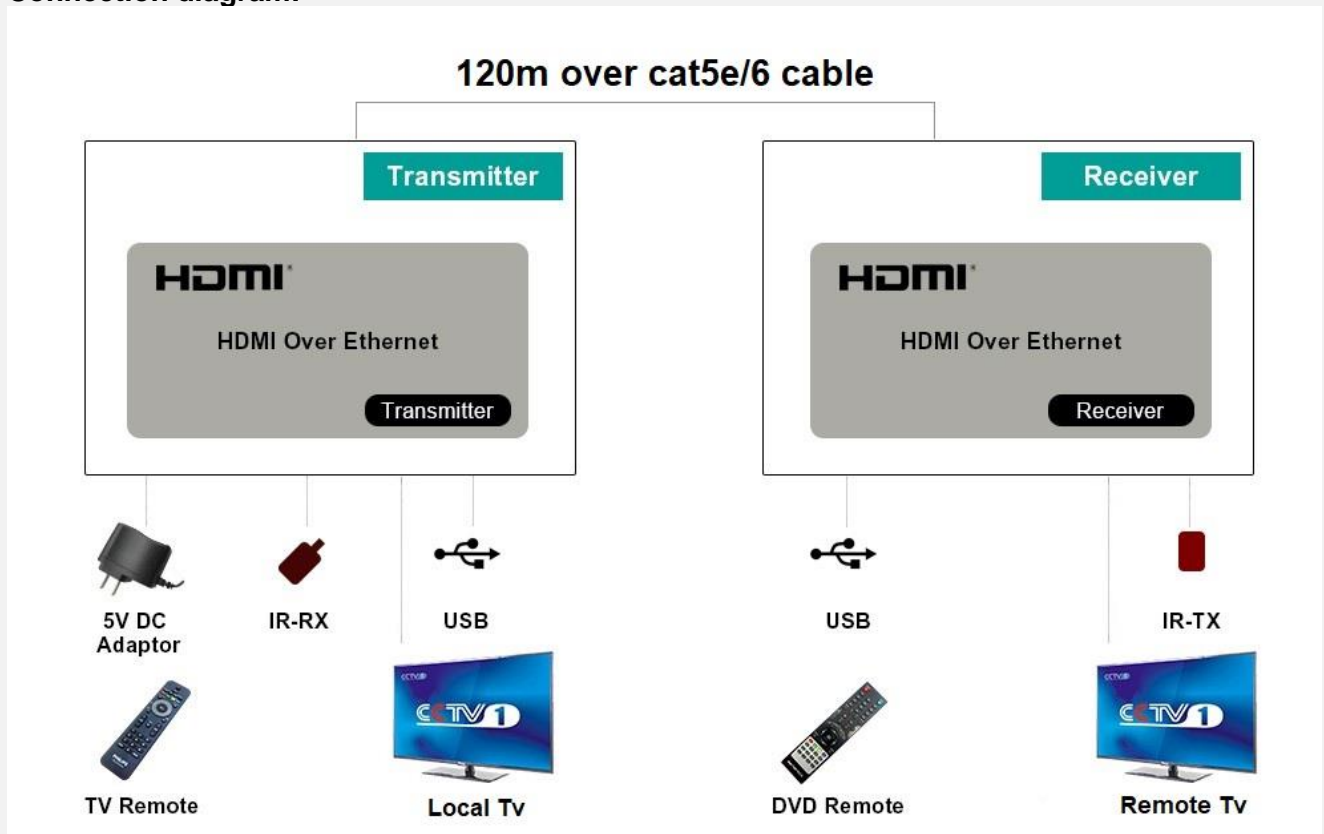

**AC-HDES120 KVM**  
120m 4K HDMI KVM Extender

Advance Connex AC-HDES120 KVM 4K HDMI KVM extender capable to transmits UHD video & USB signal with max resolutions UHD 4k30 up to 120 meters away from HDMI source by single cat5e/6 cable.

**Features:**

- Max resolution support UHD 4K30
- Support HDMI 1.4/HDCP1.4.
- Support HDMI local loop
- Max distance 120m over cat6 cable
- Support IR & audio 3.5mm
- Plug and play designed
- Support long distance controlled by USB mouse and keyboard.

## Interface Diagram:

Port	Function description
DC/5V	5V DC Power input port
OUTPUT	HDMI Loop-out port
INPUT	HDMI Input port
IR-TX	IR-TX port
USB-PC	USB port, connect with the usb of device (PC)
Ethernet	Cat5e / 6 cable connection port
POWER	Power indicator light
R/L	Stereo output

Port	Function description
DC/5V	5V DC Power input port
OUTPUT	HDMI Output port
IR-RX	IR-RX port
USB1-2	USB port, connect the Touch screen display/mouse/keyboard
Ethernet	Cat5e / 6 cable connection port
POWER	Power indicator light
R/L	Stereo output