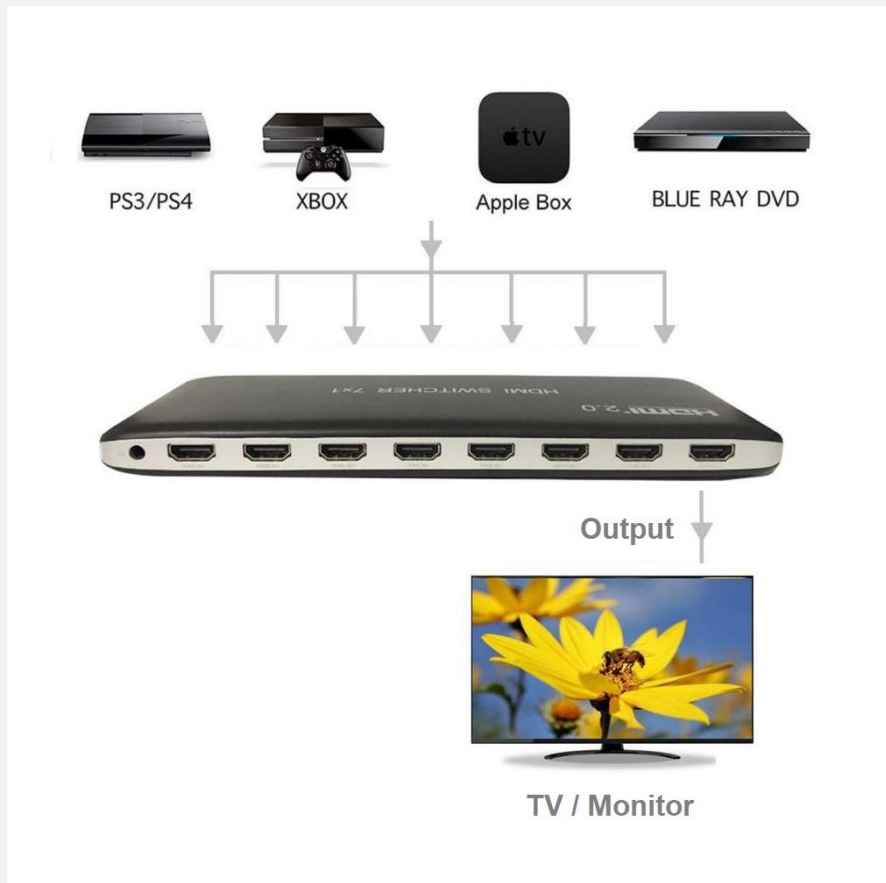

**AC-HDSW7-V2.0**  
7 x1 HDMI Switch

Advance Connex 7x1 HDMI switch allows 7 HDMI ports to be switched to a single display terminal via remote control or buttons on unit. This HDMI Switch support video formats including 720p, 1080i, 1080p, 4K/30HZ, 4K/60HZ.

**Features:**

- Up to max resolution 4K @60fps
- HDMI input x 7, HDMI output x 1
- Support HDMI2.0b
- Support 3D
- Support 24/30/36 bit deep color
- Video switching by remote control or panel push button

**Interface:**

**Connection Diagram:**

DC power interface

Toggle button

HDMI high-definition interface

Signal indicator

**Package content:**

HDMI Switch 7x1	1 unit
Remote control	1 unit
User manual	1 unit
Power adapter	1 unit