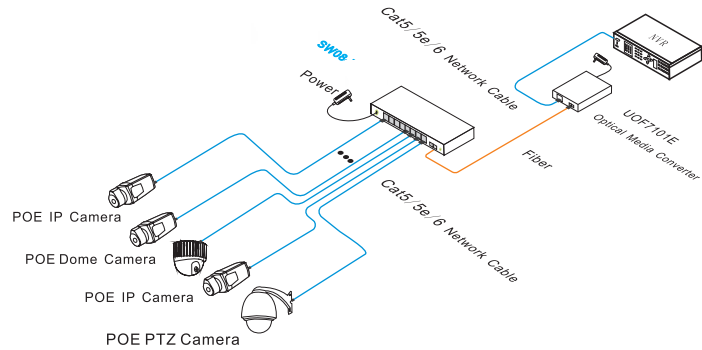

# Ethernet Switch

## 8 Ports PoE Switch

#### Feature

- Main ports: 1x100Mbps uplink port(can choose optical port or Ethernet port), 8x100Mbps downlink Ethernet ports, each port supports MDI/MDIX ;
- Data processing: one key CCTV mode;
- Power input: DC48V ~ 57V; provide power adaptor;
- Transmission distance: Ethernet port: 0 ~ 100m, optical port: determined by optical module performance;
- Meet IEEE802.3, IEEE802.3u, IEEE802.3af/at standards;
- Excellent anti-thunder, anti-static and anti-interference;
- Delicate design and easy installation;
- Plug and play, no setting required.

Advance Connex AC-SW08 is a security surveillance Ethernet switch, which aims at Ethernet HD surveillance and Ethernet security project. The product fully combines the characteristics of security surveillance, provides fast packet forwarding ability and abundant backplane bandwidth, which ensures clear image and fluent transmission. ESD, surge protection circuit can improve product stability. The product supports one key CCTV mode, can achieve VLAN, control the Net storm, extend distance up to 250m, protect the information security, prevent the viral transmission and Ethernet attack and fully satisfy the Ethernet video surveillance security system and Ethernet project needs.