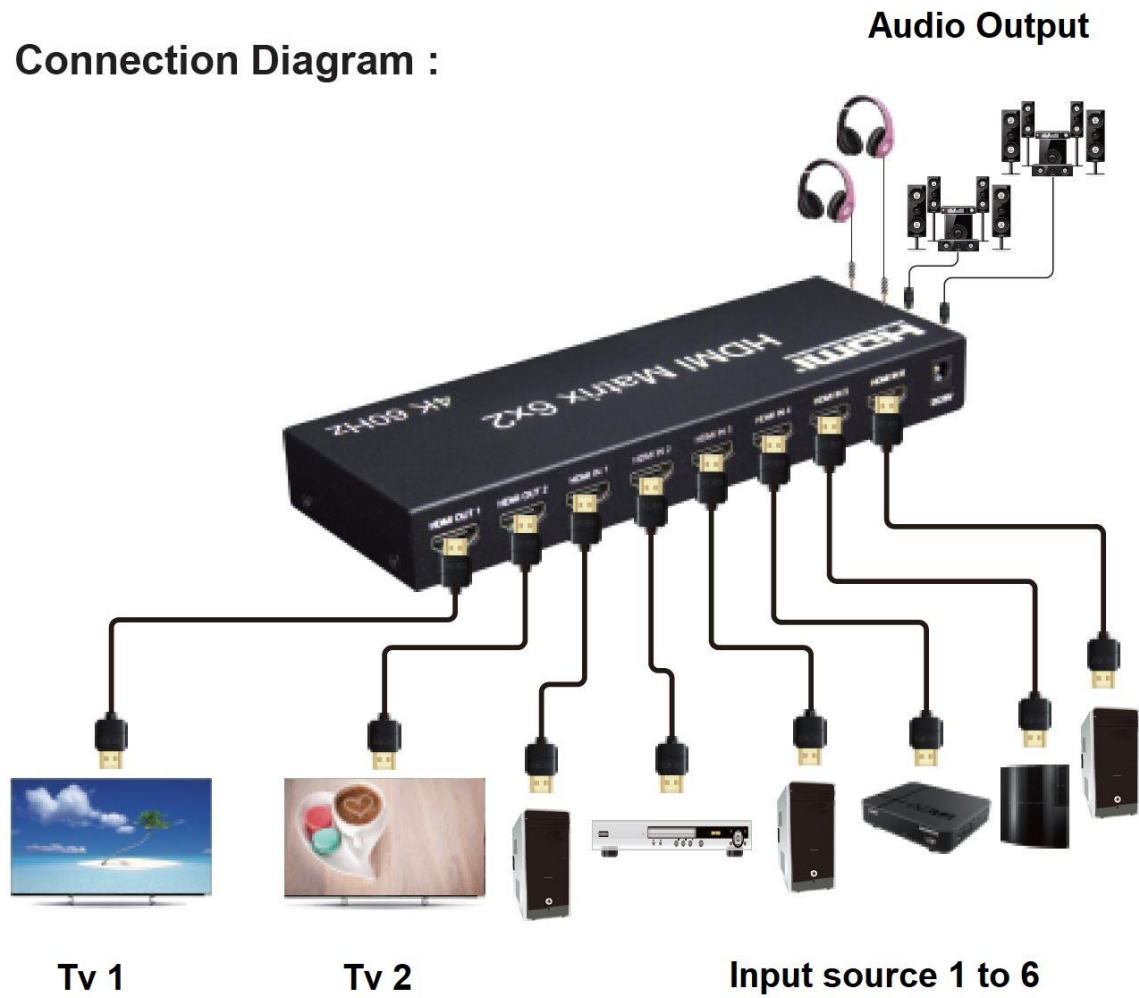

AC-HDMX6x2 v2.0
6 x 2 HDMI Matrix Switch

Advance Connex AC-HDMX6x2 v2.0 is an economic 6 in 2 out 4K60 HDMI matrix switch. The device allows any six (6) of the sources (Blue-Ray player, HD DVD player, satellite decoder, game system, etc.) to be shown on any of the two (2) displays simultaneously. The HDMI matrix switch 6x2 has the ability of equalization and amplification to ensure HDMI signal's transmission through long cable without quality loss.

Features:

- HDMI 2.0 version
- Max resolution up to 4K@60Hz
- Bandwidth up to 18Gbps
- Version HDCP2.2
- Any 6 video sources to be displayed to any 2 x TV/Projector
- Video switching by panel push button or remote control
- Support audio: optical & 3.5mm dual ports each

Panel Description:

1. HDMI output port 1 & 2
2. HDMI input port 1/2/3/4/5/6
3. 5v power supply
4. Power status LED light
5. IR (remote control access)
6. Video display LED indicator
7. Video switching button 2
8. Video switching button 1
9. EDID setting
10. Optical audio port 1/2
11. 3.5mm audio port 1/2

Connection Diagram:

Connection Diagram :

Package Content:

HDMI Matrix 6x2	1 unit
Power adapter 5V	1 unit
User Manual	1 unit
Remote Control	1 unit