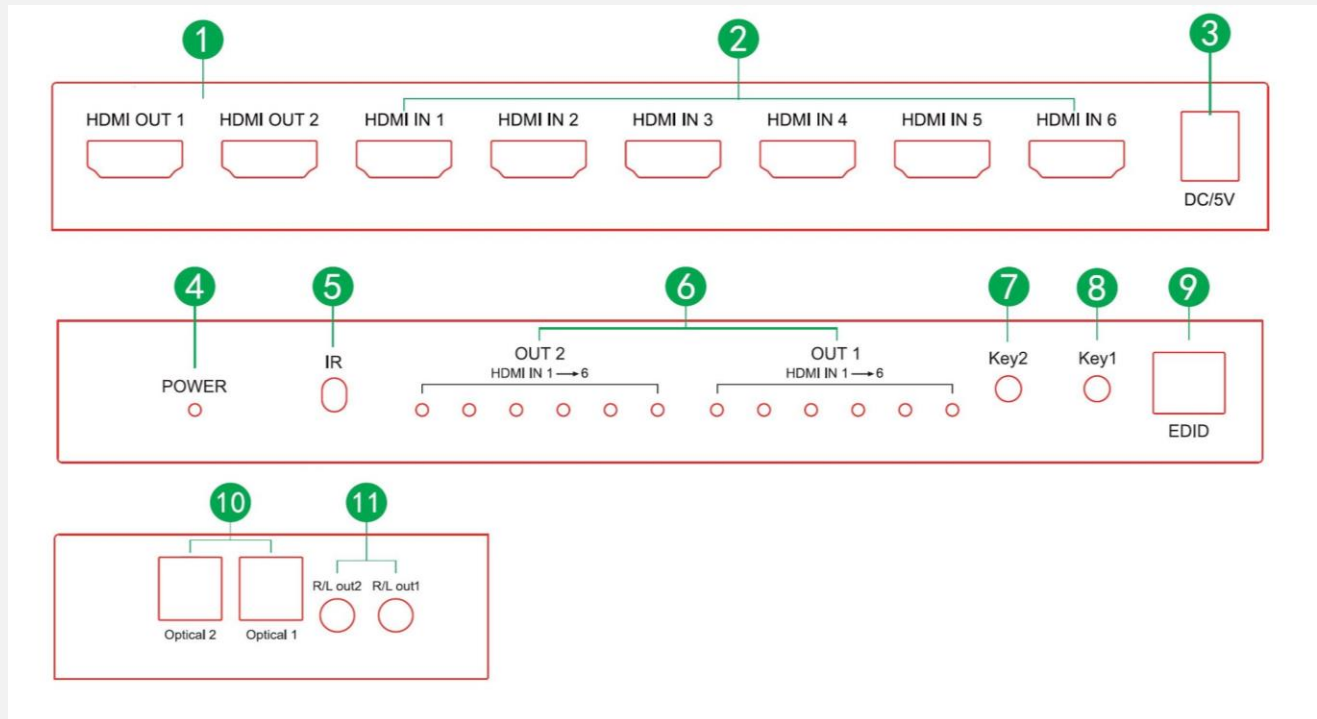

AC-HDMX6x2 v2.0
6 x 2 HDMI Matrix Switch

Advance Connex AC-HDMX6x2 v2.0 is an economic 6 in 2 out 4K60 HDMI matrix switch. The device allows any six (6) of the sources (Blue-Ray player, HD DVD player, satellite decoder, game system, etc.) to be shown on any of the two (2) displays simultaneously. The HDMI matrix switch 6x2 has the ability of equalization and amplification to ensure HDMI signal's transmission through long cable without quality loss.

Features:

- HDMI 2.0 version
- Max resolution up to 4K@60Hz
- Bandwidth up to 18Gbps
- Version HDCP2.2
- Any 6 video sources to be displayed to any 2 x TV/Projector
- Video switching by panel push button or remote control
- Support audio: optical & 3.5mm dual ports each

Panel Description:

1. HDMI output port 1 & 2
2. HDMI input port 1/2/3/4/5/6
3. 5v power supply
4. Power status LED light
5. IR (remote control access)
6. Video display LED indicator
7. Video switching button 2
8. Video switching button 1
9. EDID setting
10. Optical audio port 1/2
11. 3.5mm audio port 1/2

Specification:

Resolution	Max 4K@60hz
HDMI version	HDMI2.0 / HDCP2.2
Audio port	Optical & 3.5mm (2 ports each)
HDMI port	6 x input, 2 x output
Max baud rate	18 Gbps
HDMI input cable	Max 10m
HDMI output cable	Max 15m
Dimensions	200 width X 70 dept X 25 height (mm)
Net Weight	310g
Power consumption	5v 1a
Operating Temperature	-15° to 45°C